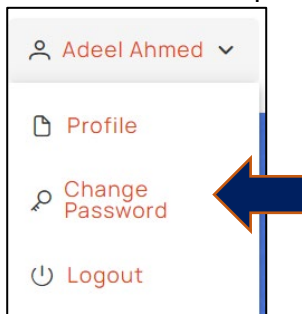

Update and Save

A screenshot of the 'Change Password' form. The form has a title 'Change Password' at the top. It contains three input fields: 'Old Password', 'New Password', and 'Repeat New Password'. Each field has a small eye icon to its right, indicating a toggle for password visibility. Below the input fields is an orange button with a key icon and the text 'Change Password'.