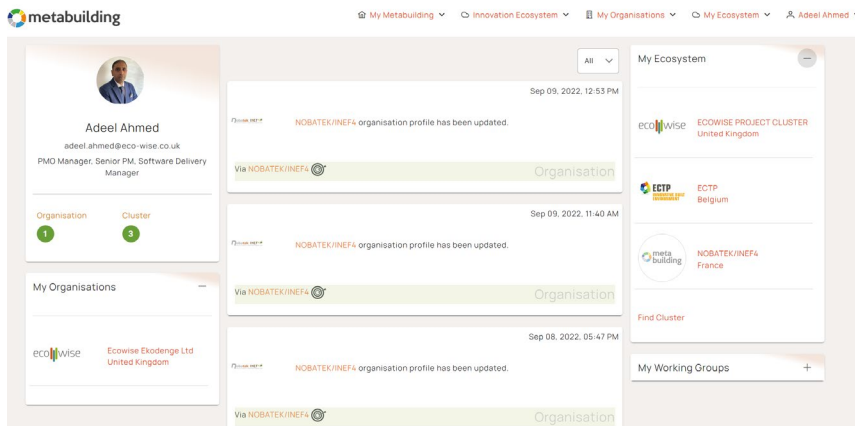

- **Home Page – Feed Page**