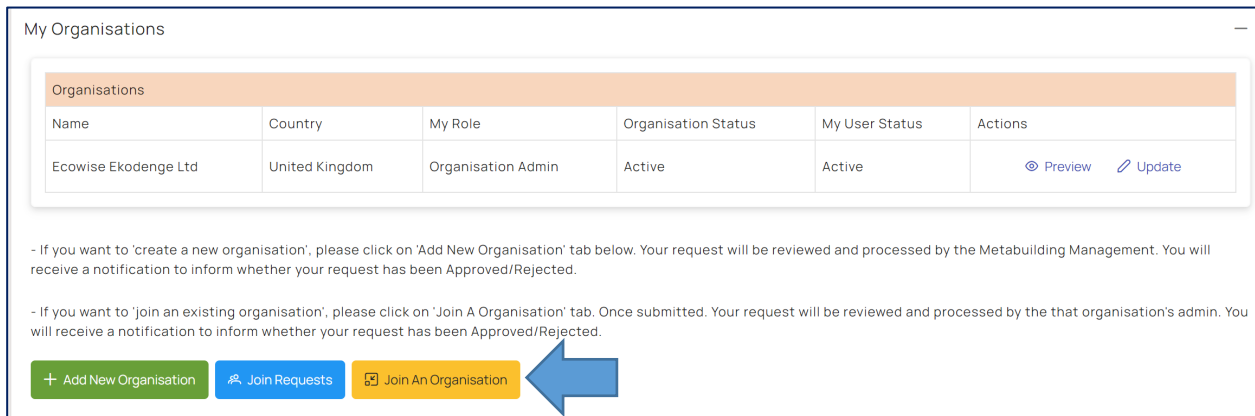

Update and Save

A screenshot of the 'Change Password' form. The form has a title 'Change Password' at the top. It contains three input fields: 'Old Password', 'New Password', and 'Repeat New Password'. Each field has a small eye icon to its right, indicating a toggle for password visibility. Below the input fields is an orange button with a key icon and the text 'Change Password'.

5- My ORGANISATION

Join an existing Organization or Add a new Organization

“JOIN” an Organisations

Click “Join Organisation”

Search and Join

“ADD” an Organisations

Organisation Details ×

Please fill in the form below to start an approval process for your organisation. Metabuilding Management will be informed of your request by clicking on the save tab.